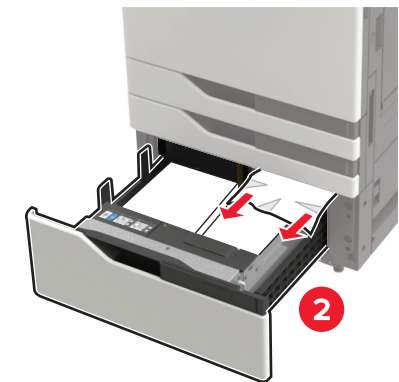

SCAN TO WATCH THE VIDEO

CS92x Clearing Jams

Note: Make sure to follow the steps as shown.

1 START HERE Check door C first before opening any trays

1.1

3 Check trays last

2 Check here next

1.2